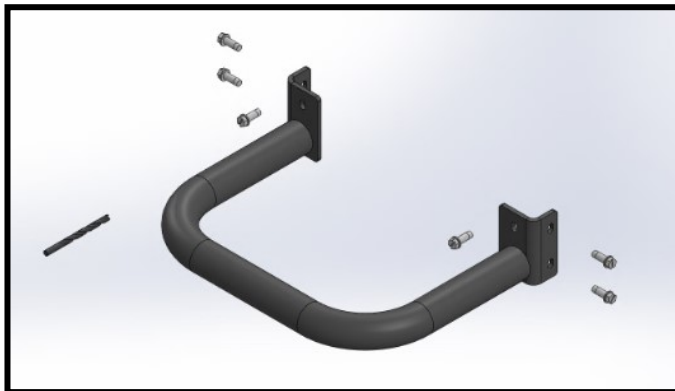

T98023 REEL FRAME PADDLE GUARD KIT FOR SWEEPER MODELS 30, 33 & 34 SERIES

Helps protect reel frame if contact is made with tree.

UPGRADE ADVANTAGES:

- Protects and reinforces right-hand side of reel frame.
- Less damage to paddle wheel and associated parts.

T98023 KIT CONSISTS OF:

1	T69013	PADDLE GUARD FRAME
6	3/8 X 1-ST-C	SELF TAPPING SCREWS
1	T98023-DOC	DOCUMENTATION

Contact your dealer or call 209-758-1705 for more information.